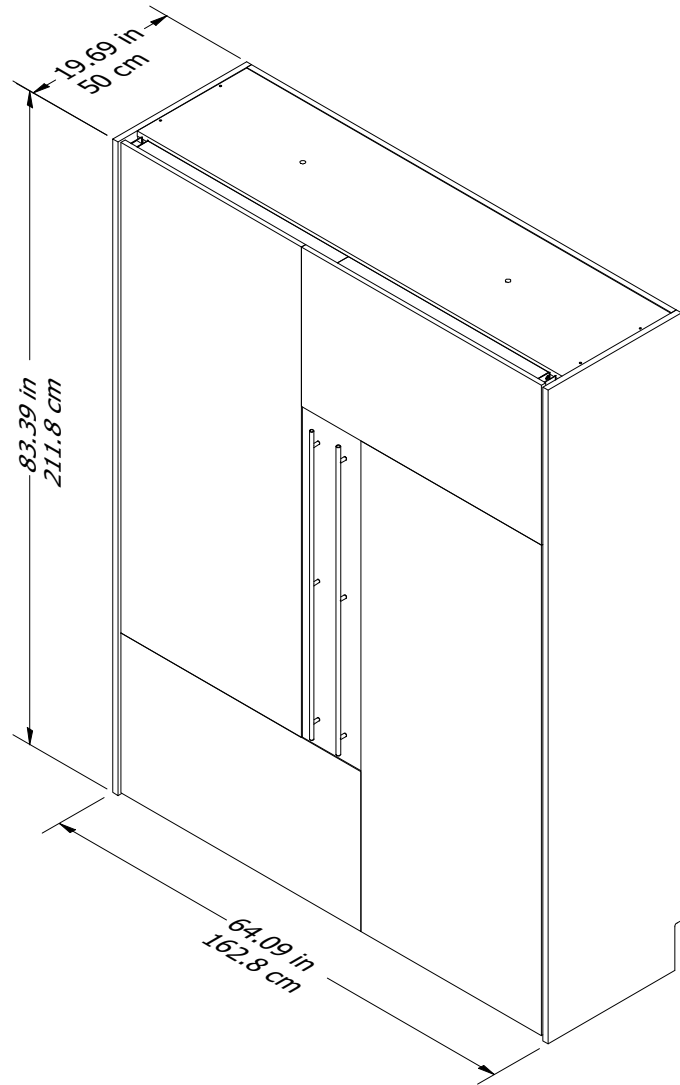

4335

Wood Breakdown:
PB 52% & 3% MDF
Total storage: 56.89 cubic feet

Overall Product Size:
64.09 in. W x 19.69 in. D x 83.39 in. H
162.8 cm W x 50.0 cm D x 211.8 cm H

QUEEN SIZE MATTRESS

- * up to 10" thick
- * max weight 70 lbs (31.8 kgs)
- * min weight 35 lbs (15.9 kgs)

600 lbs
(272 kgs)
plus mattress weight

shelf depth:
4 in (10.1 cm)

Maximum Weight Capacities
Unit Weight: 365.1 lbs (165.6 kg)