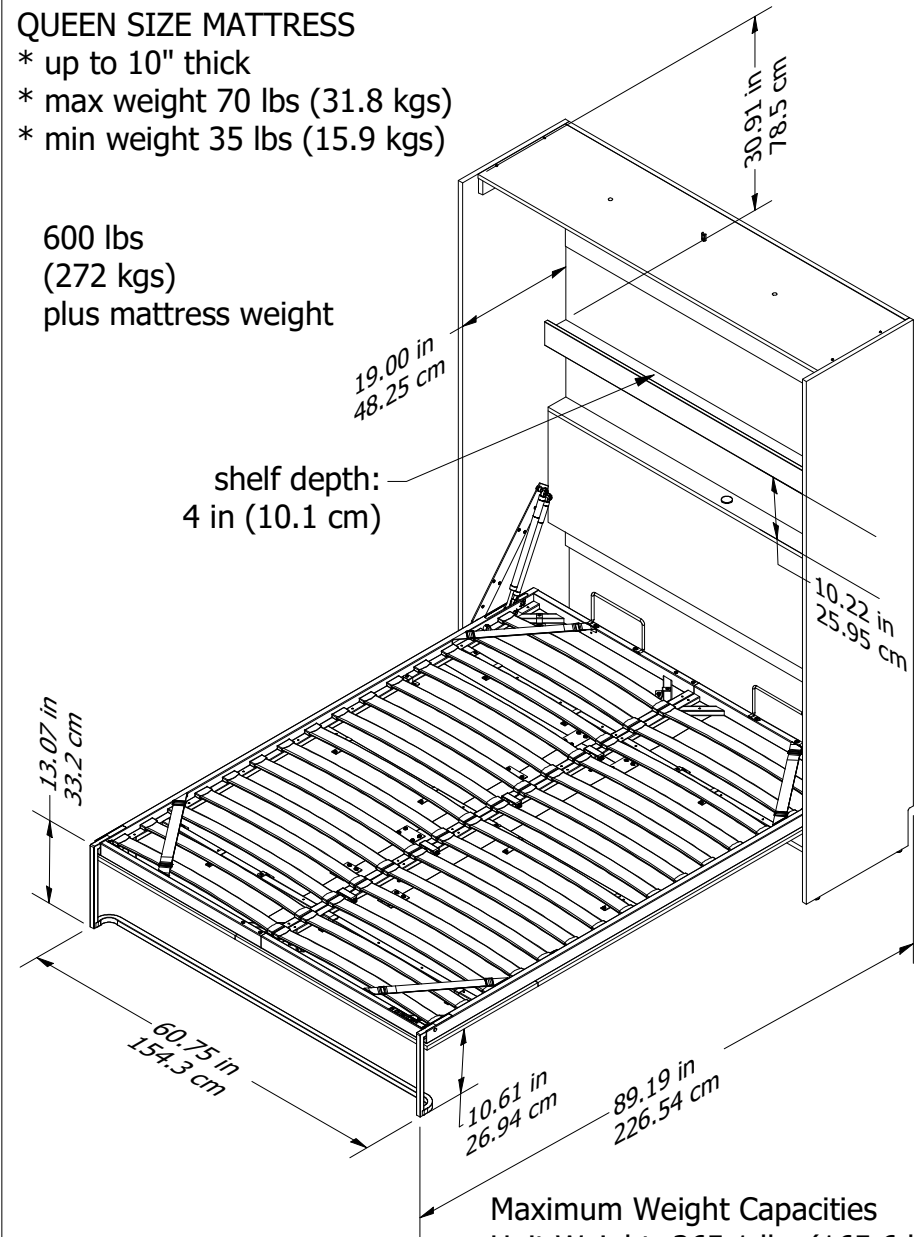

4335

Wood Breakdown:
PB 52% & 3% MDF
Total storage: 56.89 cubic feet

Overall Product Size:
64.09 in. W x 19.69 in. D x 83.39 in. H
162.8 cm W x 50.0 cm D x 211.8 cm H

QUEEN SIZE MATTRESS

- * up to 10" thick
- * max weight 70 lbs (31.8 kgs)
- * min weight 35 lbs (15.9 kgs)

600 lbs
(272 kgs)
plus mattress weight

shelf depth:
4 in (10.1 cm)

Maximum Weight Capacities
Unit Weight: 365.1 lbs (165.6 kg)